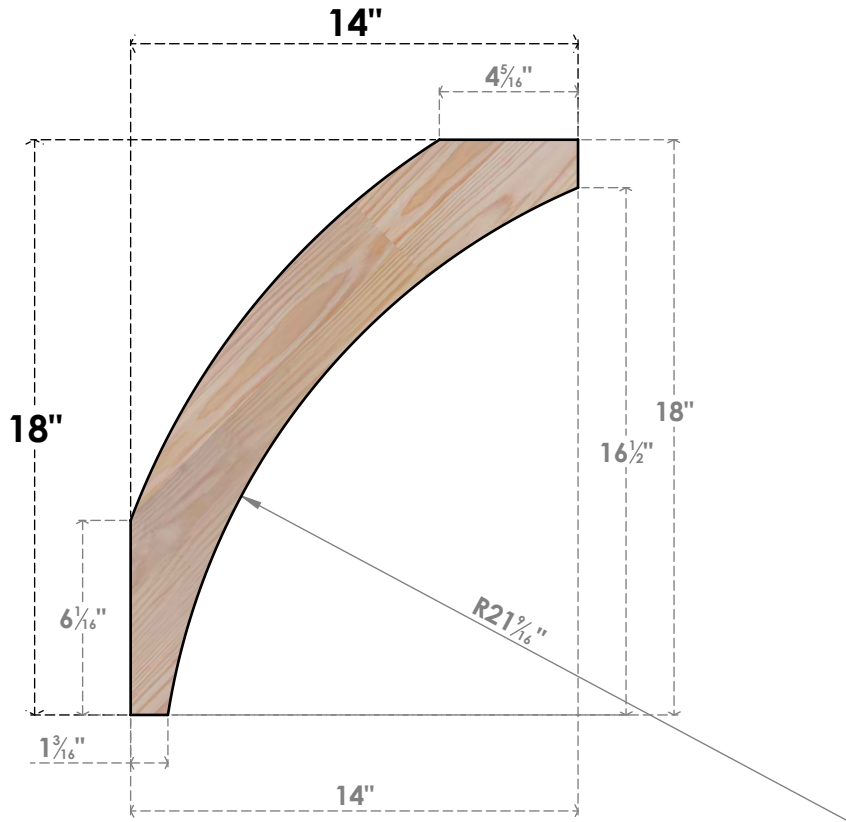

BRC06X14X18THR00SDF

5 1/2"W X 14"D X 18"H THORTON SMOOTH BRACE, DOUGLAS FIR

SIDE

FRONT

EKENA MILLWORK
 2300 WEST MAIN ST.
 CLARKSVILLE, TX 75426
 TOLL FREE: 866-607-0453
 WWW.EKENAMILLWORK.COM

NOTES

1. INSTALLATION TO BE COMPLETED IN ACCORDANCE WITH MANUFACTURER'S SPECIFICATIONS.
2. DRAWING MAY NOT BE TO SCALE
3. THIS DRAWING IS INTENDED FOR DESIGN AND PLANNING PURPOSES ONLY.
4. ALL INFORMATION CONTAINED HEREIN WAS CURRENT AT THE TIME OF DEVELOPMENT BUT MUST BE REVIEWED AND APPROVED BY THE PRODUCT MANUFACTURER TO BE CONSIDERED ACCURATE.
5. PRODUCTS ARE NOT KILN DRIED. THIS ITEM IS UNIQUE AND WILL CONTAIN THE NATURAL VARIATIONS THAT THE WOOD SPECIES OFFERS. THIS MAY RESULT IN VARIATIONS UP TO 1/4"